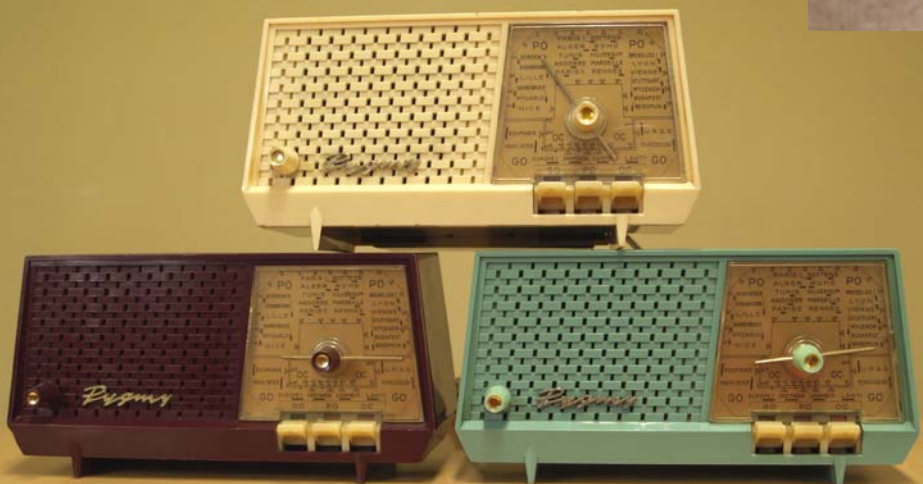

Golf 56

Start

67T

Smart

Home

Studio

Bridge

Pygmy Lux